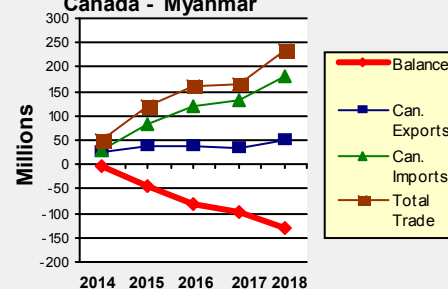

Representation:

Foreign Representation in Canada

Ambassador Mr. Kyaw Myo Htut

Canadian Representation Abroad

Ambassador François Lafrenière

Bilateral Product trade

Canada - Myanmar

Statistics Canada